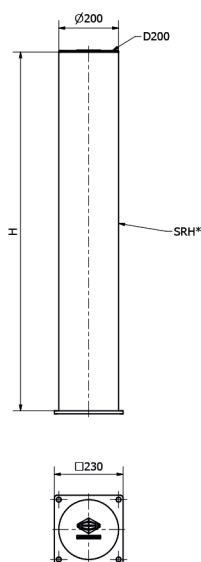

A safety post for areas prone to collisions and vehicle impacts.

ROCKY

Material:
Hard-Flexx® polymeric

Color:
RAL1021

Foot dimension:
230 x 230 mm

Column H = 1200 mm	Ø 200 mm
Column H = 800 mm	Ø 110 mm
Column H = 500 mm	Ø 110 mm

Anchoring to the floor using RLX-12X100 concrete screws